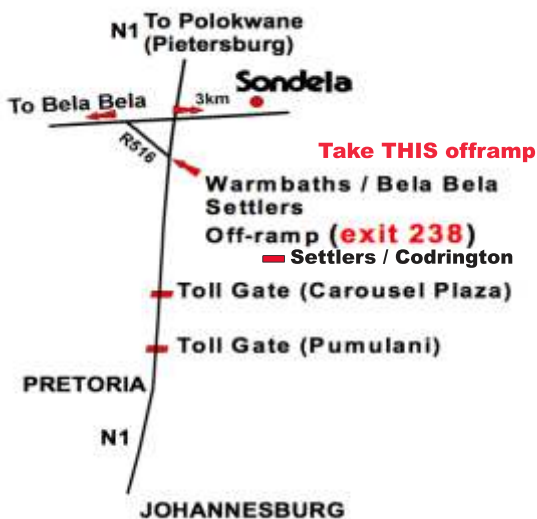

- Tour of Facilities
- Questions
- Interviews
- Preliminary Enrollment

** PLEASE BRING ALONG PARENT ID & STUDENT ID

GPS co-ordinates: S 24°55.508' E 28°23.282'

MAKE YOUR BOOKING NOW!

REGISTRATIONS

YVONNE MUNNIK